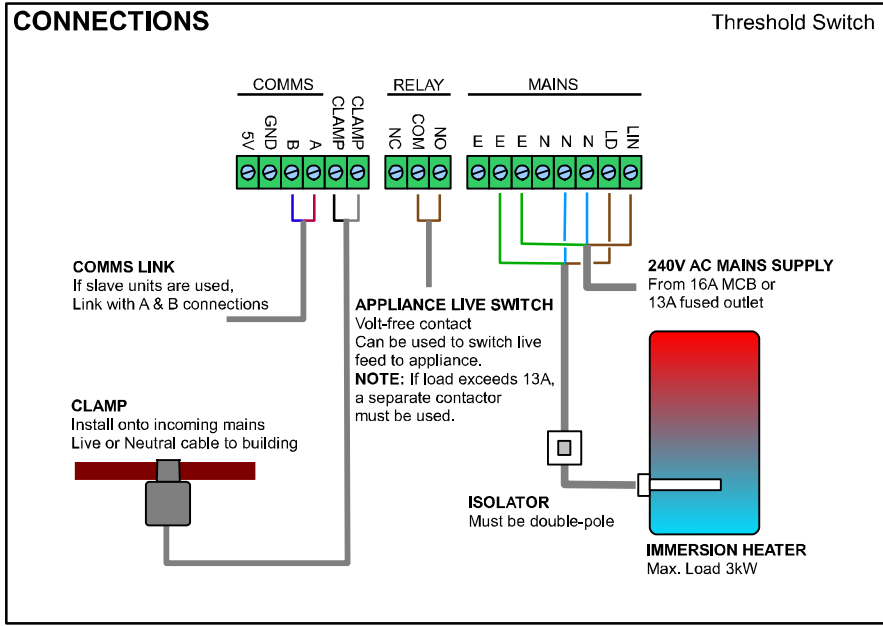

CONNECTIONS

Dual immersion heater

'Standard Installation' Variation 1

CONNECTIONS

Single immersion heater

CONNECTIONS

De-strat Pump

CONNECTIONS

Boiler Hot Water Boost

'Standard Installation' Variation 2