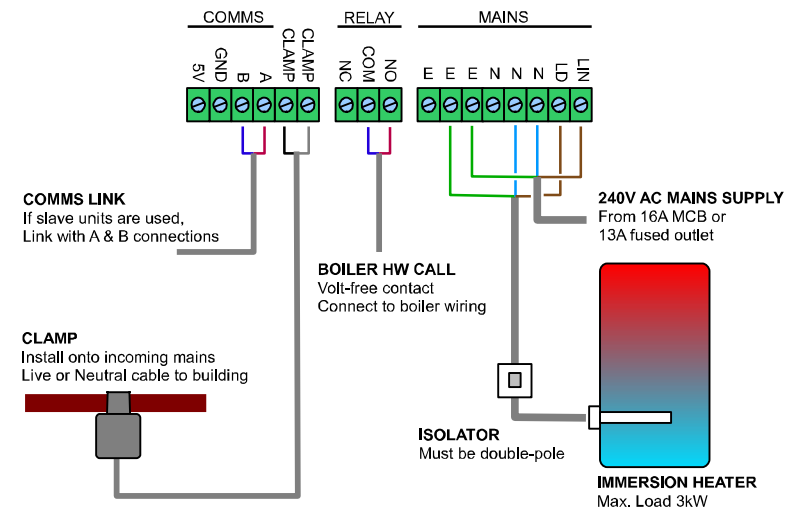

CONNECTIONS

Dual immersion heater

'Standard Installation' Variation 1

CONNECTIONS

Single immersion heater

CONNECTIONS

De-strat Pump

CONNECTIONS

Boiler Hot Water Boost

'Standard Installation' Variation 2