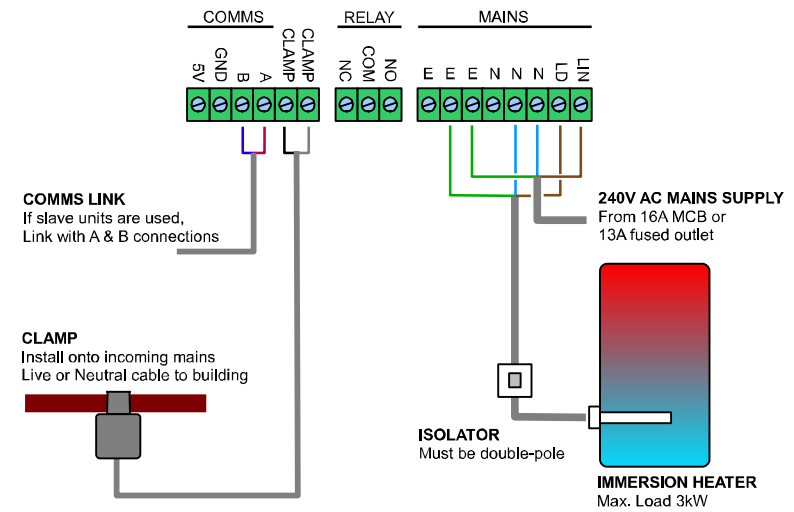

CONNECTIONS

Dual immersion heater

'Standard Installation' Variation 1

CONNECTIONS

Single immersion heater

CONNECTIONS

De-strat Pump

CONNECTIONS

Boiler Hot Water Boost

'Standard Installation' Variation 2