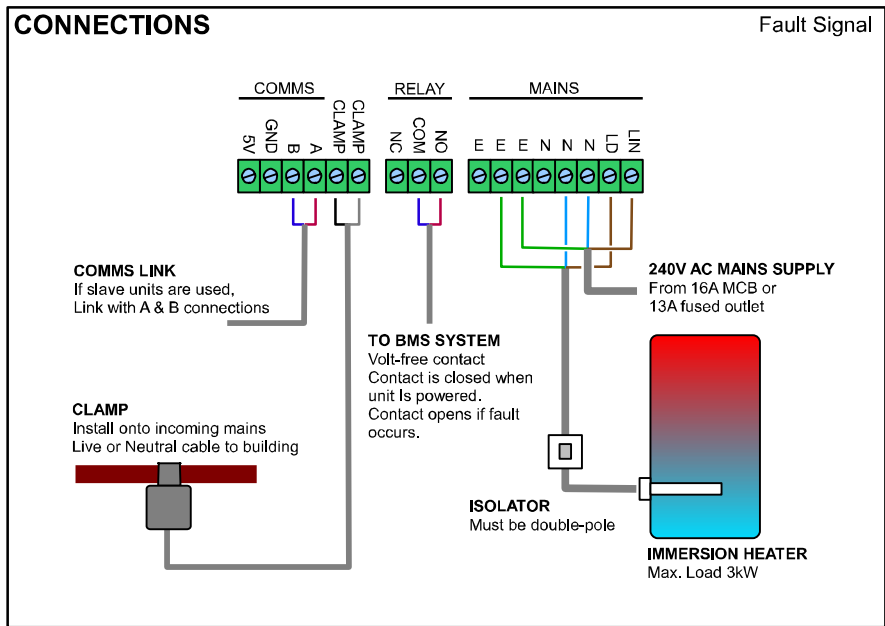

CONNECTIONS

Dual immersion heater

'Standard Installation' Variation 1

CONNECTIONS

Single immersion heater

CONNECTIONS

De-strat Pump

CONNECTIONS

Boiler Hot Water Boost

'Standard Installation' Variation 2