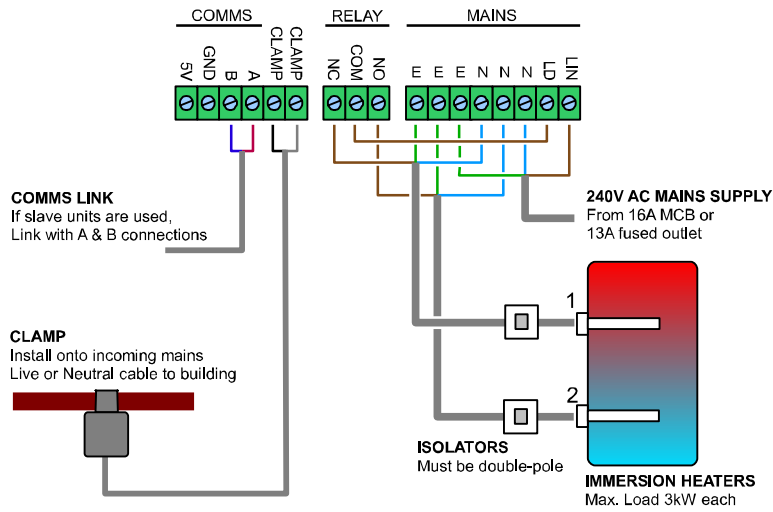

CONNECTIONS

Dual immersion heater

'Standard Installation' Variation 1

CONNECTIONS

Single immersion heater

CONNECTIONS

De-strat Pump

CONNECTIONS

Boiler Hot Water Boost

'Standard Installation' Variation 2