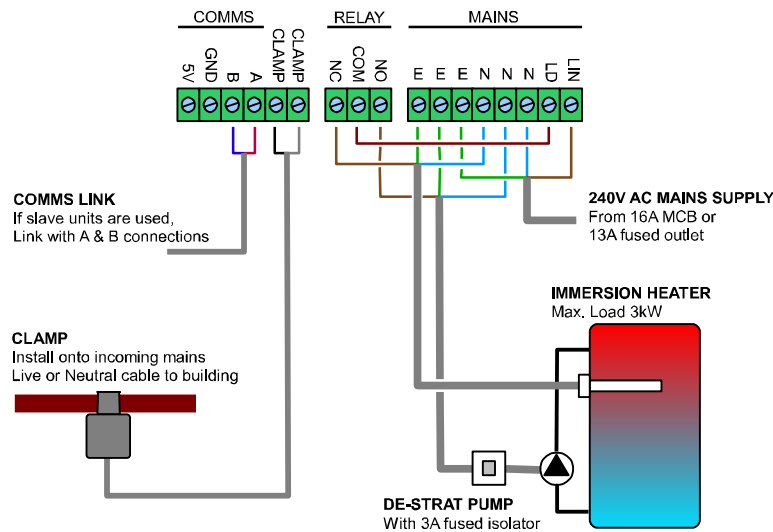

CONNECTIONS

De-strat Pump